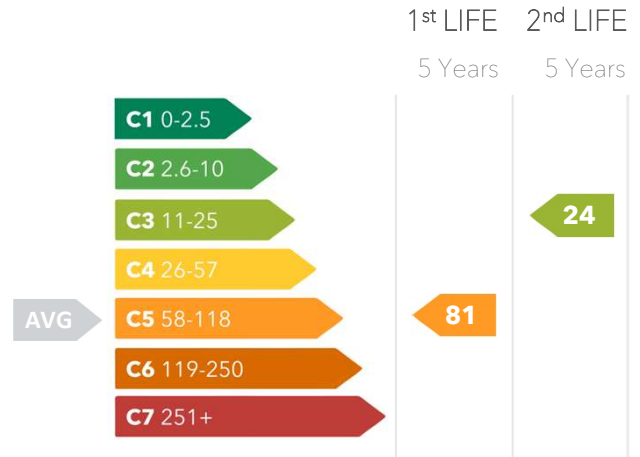

PRODUCT PROFILE

dc Certificate	101359
Verification date	10.02.2025
Manufacturer	Boss Design
Product name	Mews Brief
Production no.	Mews Brief
Production	UK
Weight	314.85 kg

CARBON EFFICIENCY

Carbon footprint	877.87 kg CO₂e
Life	5 years
Footprint	2.18 m ²
kg CO ₂ e/Life/m ²	80.54 kg CO ₂ e
Category	Acoustic Pod

CARBON FOOTPRINT

Materials	Sourcing	Production	Distribution	End of Life	Total
741.65kg	1.30kg	16.18kg	8.50kg	110.24kg	877.87kg
84.48%	0.15%	1.84%	0.97%	12.56%	

DECLARATION

This certificate represents a third-party assessment conducted per the Product Carbon Footprint assessment methodology, aligned with the Greenhouse Gas (GHG) Protocol Product Life Cycle Accounting and Reporting and ISO 14067 standards. The assessment is based upon independently published third-party data, Environmental Product Declarations and manufacturers' data for the product code listed and is valid for three years from validation. This certificate is marketed as a Circular Design Certificate and should be used to report the application of circular design application as set out in the dc Circular Design Guide. For further details and guidance on this certificate, please visit www.designconformity.com.