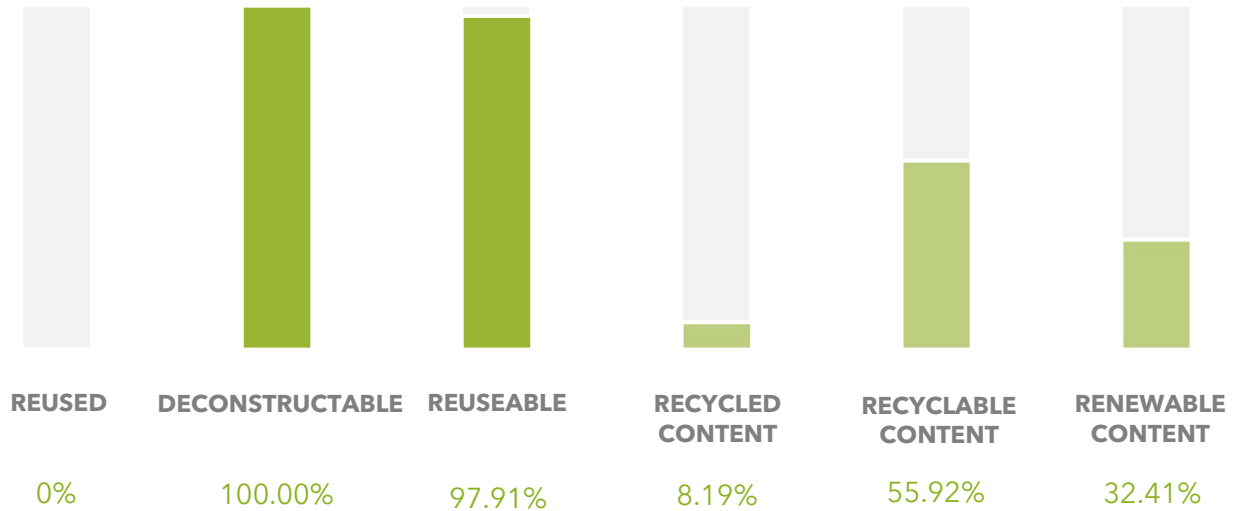

PRODUCT PROFILE

dc Certificate	101359
Verification date	10.02.2025
Manufacturer	Boss Design
Product name	Mews Brief
Production no.	Mews Brief
Production	UK
Weight	314.85 kg

CARBON EFFICIENCY

Carbon footprint	877.87 kg CO₂e
Life	5 years
Footprint	2.18 m ²
kg CO ₂ e/Life/m ²	80.54 kg CO ₂ e
Category	Acoustic Pod

CARBON FOOTPRINT

Materials	Sourcing	Production	Distribution	End of Life	Total
741.65kg	1.30kg	16.18kg	8.50kg	110.24kg	877.87kg
84.48%	0.15%	1.84%	0.97%	12.56%	

DECLARATION

This certificate represents a third-party assessment conducted per the Product Carbon Footprint assessment methodology, aligned with the Greenhouse Gas (GHG) Protocol Product Life Cycle Accounting and Reporting and ISO 14067 standards. The assessment is based upon independently published third-party data, Environmental Product Declarations and manufacturers' data for the product code listed and is valid for three years from validation. This certificate is marketed as a Circular Design Certificate and should be used to report the application of circular design application as set out in the dc Circular Design Guide. For further details and guidance on this certificate, please visit www.designconformity.com.

DESIGN CIRCULARITY - PRODUCT COMPONENTS

ENVIRONMENTAL IMPACT - MATERIALS

PRODUCT MATERIAL	WEIGHT (kg)	% OF CO ₂ e	% OF WATER	RECYCLED CONTENT (%)	END OF LIFE ROUTE
PC Aluminium	49.85	42	2	30	Reuse
Glass	112.80	16	26	0	Reuse
MDF	112.26	12	58	0	Reuse
Electronics	1.58	11	2	0	Recycle
PU Foam	12.70	9	5	0	Reuse
Cables	5.00	4	4	0	Recycle
Steel	6.72	2	1	56	Reuse
Grind 130 Tiles	10.88	2	1	0	Reuse