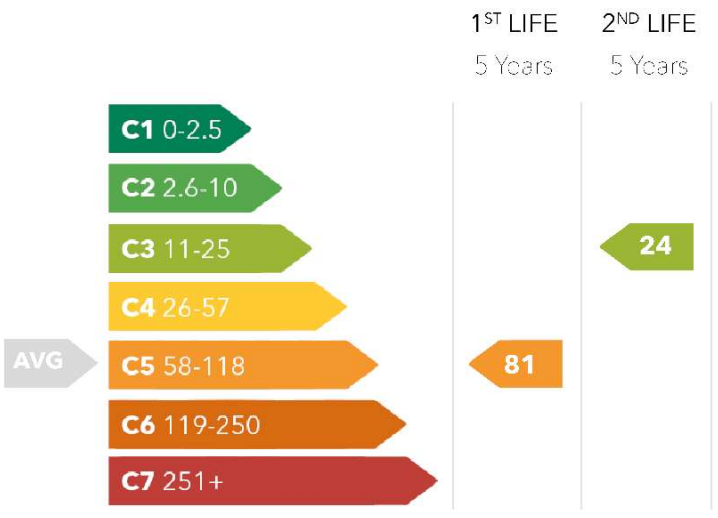

PRODUCT PROFILE

dc Certificate	101359
Verification date	10.02.2025
Manufacturer	Boss Design
Product name	Mews Brief
Production no.	Mews Brief
Production	UK
Weight	314.85 kg

CARBON EFFICIENCY

Carbon footprint	877.87 kg CO₂e
Life	5 years
Footprint	2.18 m ²
kg CO ₂ e/Life/m ²	80.54 kg CO ₂ e
Category	Acoustic Pod

CARBON FOOTPRINT

Materials	Sourcing	Production	Distribution	End of Life	Total
741.65kg	1.30kg	16.18kg	8.50kg	110.24kg	877.87kg
84.48%	0.15%	1.84%	0.97%	12.56%	

DECLARATION

This certificate represents a third-party assessment conducted per the Product Carbon Footprint assessment methodology, aligned with the Greenhouse Gas (GHG) Protocol Product Life Cycle Accounting and Reporting and ISO 14067 standards. The assessment is based upon independently published third-party data, Environmental Product Declarations and manufacturers' data for the product code listed and is valid for three years from validation. This certificate is marketed as a Circular Design Certificate and should be used to report the application of circular design application as set out in the dc Circular Design Guide. For further details and guidance on this certificate, please visit www.designconformity.com.

DESIGN CIRCULARITY - PRODUCT COMPONENTS

ENVIRONMENTAL IMPACT - MATERIALS

PRODUCT MATERIAL	WEIGHT (kg)	% OF CO ₂ e	% OF WATER	RECYCLED CONTENT (%)	END OF LIFE ROUTE
PC Aluminium	49.85	42	2	30	Reuse
Glass	112.80	16	26	0	Reuse
MDF	112.26	12	58	0	Reuse
Electronics	1.58	11	2	0	Recycle
PU Foam	12.70	9	5	0	Reuse
Cables	5.00	4	4	0	Recycle
Steel	6.72	2	1	56	Reuse
Grind 130 Tiles	10.88	2	1	0	Reuse

PACKAGING MATERIAL	WEIGHT (kg)	% OF CO ₂ e	% OF WATER	RECYCLED CONTENT (%)	END OF LIFE ROUTE
Cardboard	5	5	3	80	Recycle
LDPE	1	1	1	0	Landfill
Pallet	12	94	96	0	Reuse

101359

BOSS DESIGN

Mews Brief

CARBON EFFICIENCY RATING